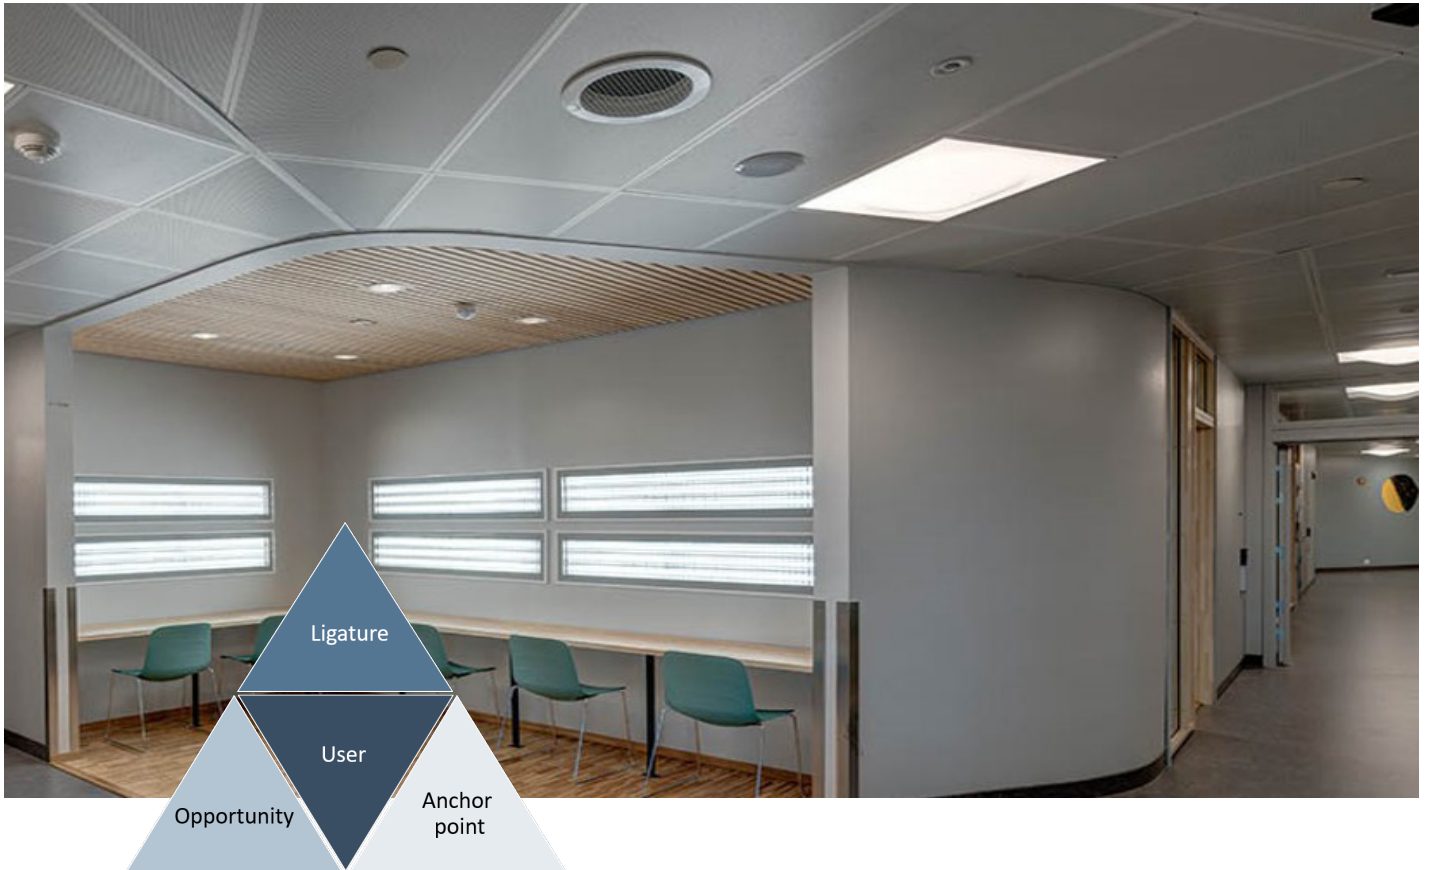

Anti-ligature and Lighting

Topics covered:

What is anti-ligature
Types of anti-ligature
Regulations and standards
Anti-ligature product design

Anti-ligature product applications
Different levels of security
Therapeutic lighting
Lighting controls

Presentation length 30 minutes.